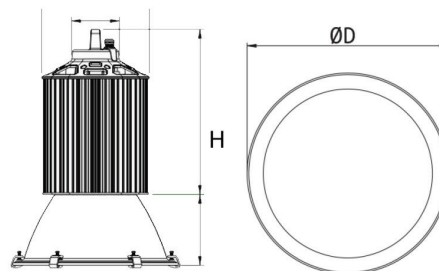

CASSINI

3110#05 H=460mm D=310mm
3110#07 H=530mm D=420mm
3110#11 H=560mm D=420mm
3110#14 H=560mm D=420mm
3110#17 H=570mm D=450mm
3110#27 H=600mm D=500mm

Code	Couleur	W	Flux lumineux	Voltage	Finition
3110-17	4000k	167W	22.668lm	230VAC	Gris
3110-20	4000k	200W	25.969lm	230VAC	Gris